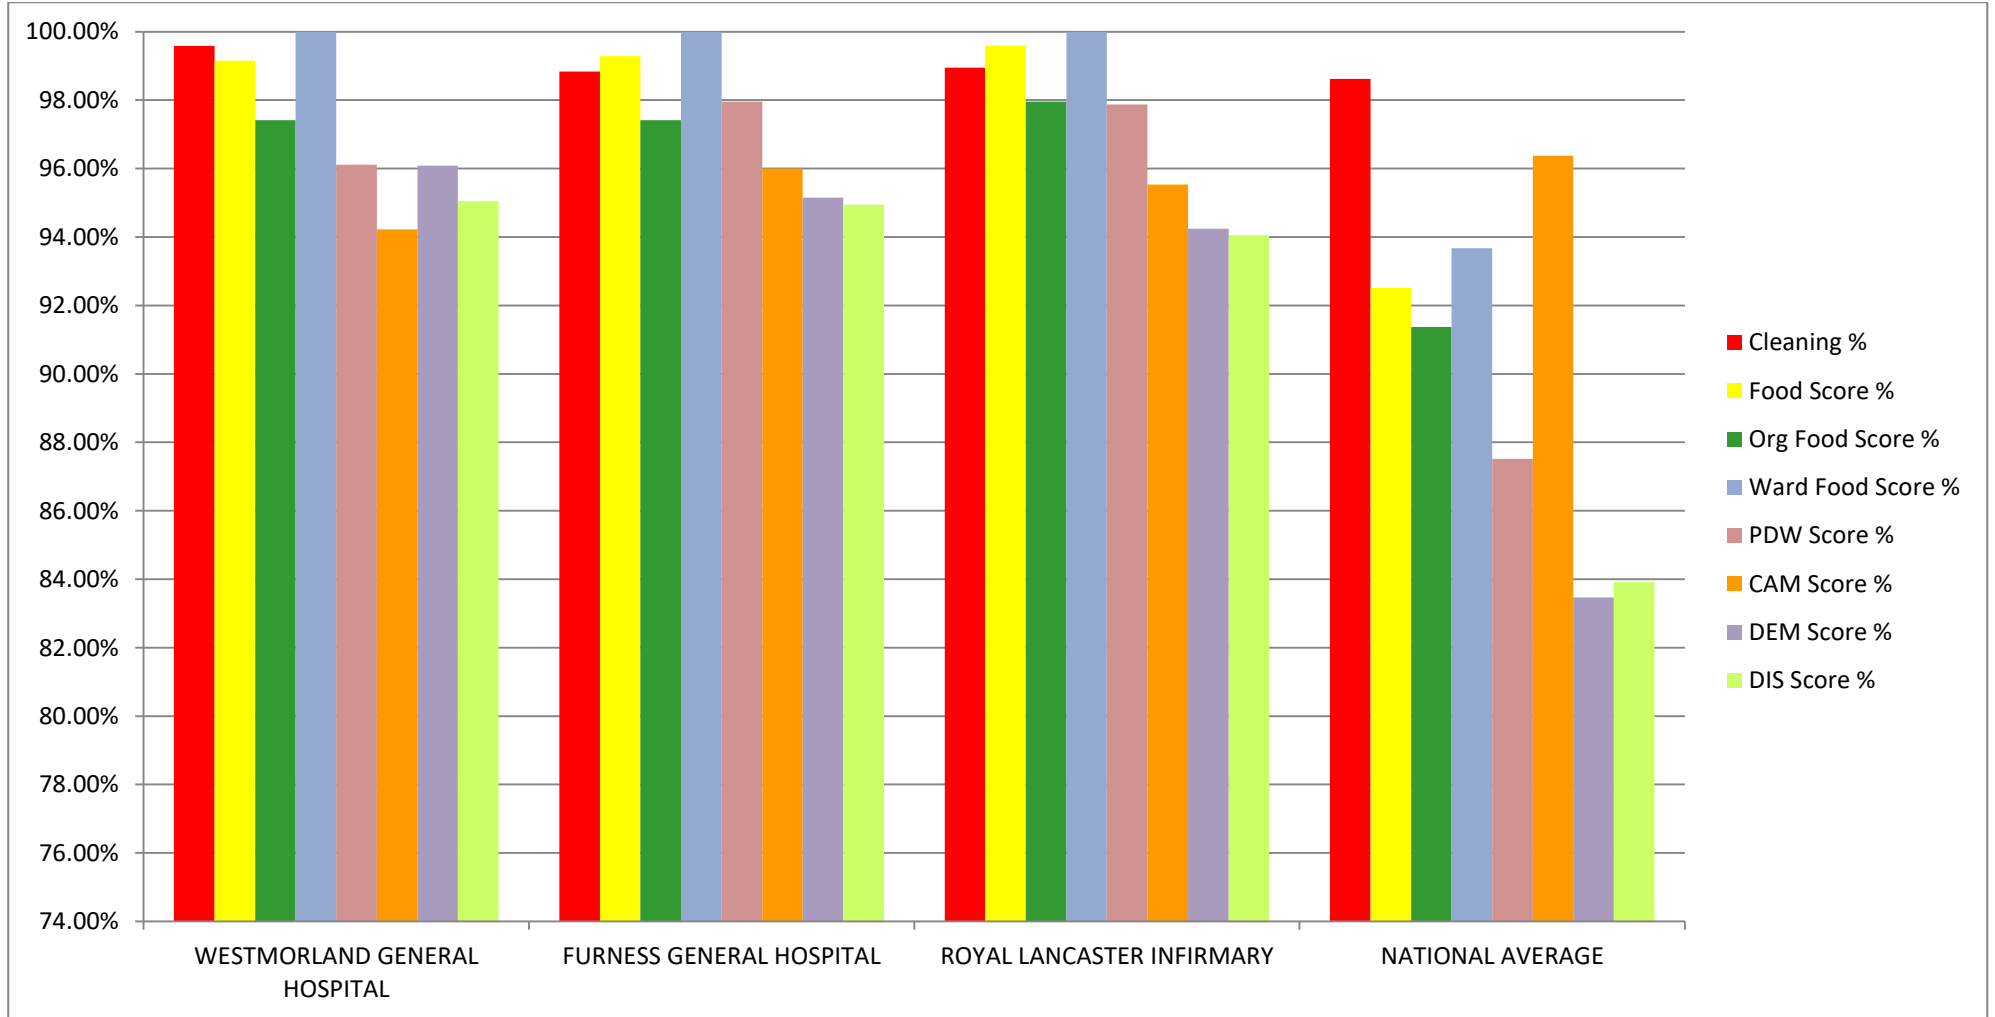

PLACE Scores 2019 - Site Comparison

Cleanliness
 Food Score (Menu range, hot & cold food choices)
 Organisation Food (Food strategy)
 Ward Food (Actual taste, texture & temperature of food at ward level)
 Privacy, Dignity & Wellbeing
 Condition, Appearance & Maintenance
 Dementia
 Disability